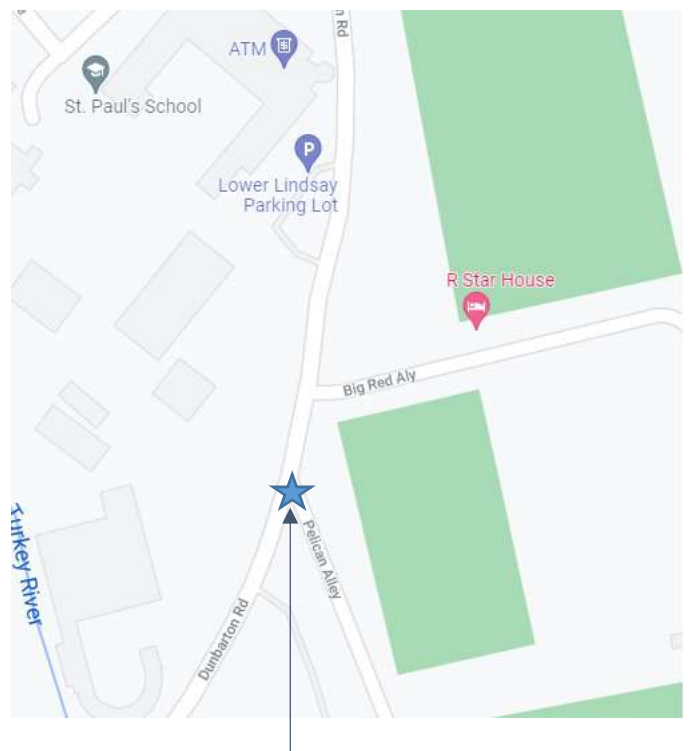

POPE MEMORIAL SPCA  
**FROSTY  
PAWS**  
5K FUN RUN

**5K Run/Walk starts at Banks Humane Education Center, 95 Silk Farm Rd, Concord**  
(across the street from the shelter)

1. From the start line you will turn right at end of driveway onto Silk Farm Road.
2. Follow Silk Farm Road through the St. Paul's School gate.
3. Continue on Silk Farm Road until it ends, where you will turn right onto Dunbarton Road.
4. Follow Dunbarton Road to the water table at Pelican Alley. Here volunteers will have you turn around and return along the same route back to Pope Memorial SPCA.

Turn around at water table at Pelican Alley  
and follow same route back to PMSPCA