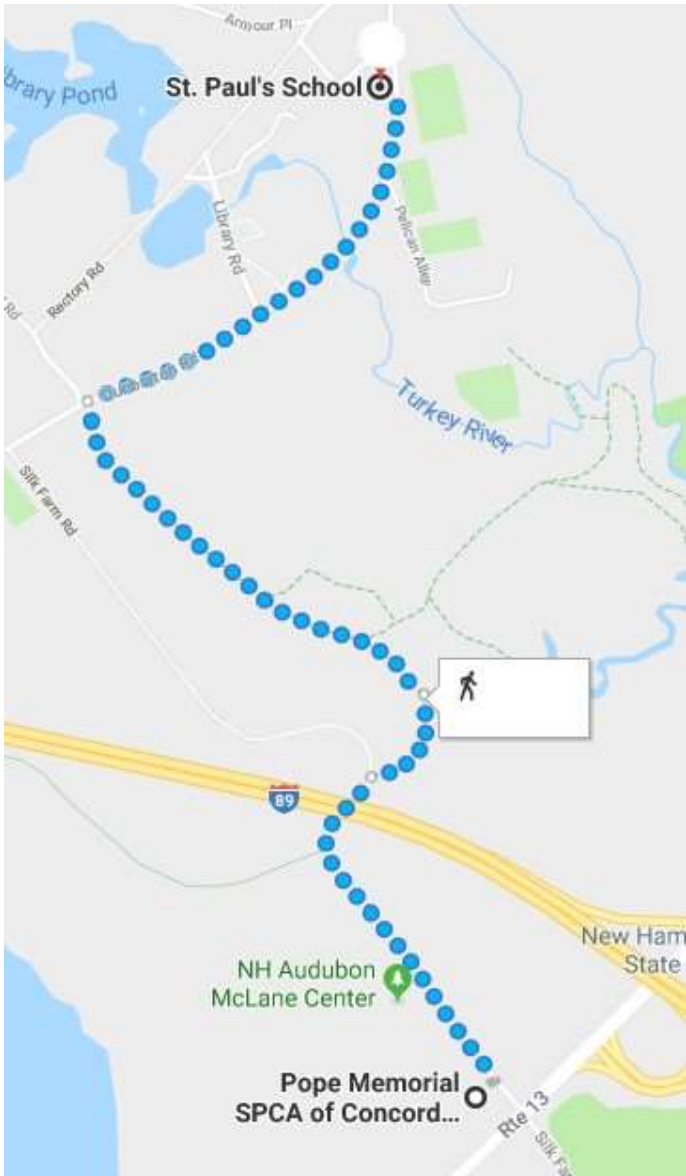

POPE MEMORIAL SPCA  
**FROSTY  
PAWS**  
5K FUN RUN

**5K Run/Walk starts at Banks Humane Education Center, 95 Silk Farm Rd, Concord**  
(across the street from the shelter)

1. From the start line you will turn right at end of driveway onto Silk Farm Road.
2. Follow Silk Farm Road through the St. Paul's School gate.
3. Continue on Silk Farm Road until it ends, where you will turn right onto Dunbarton Road.
4. Follow Dunbarton Road to the water table at Pelican Alley. Here volunteers will have you turn around and return along the same route back to Pope Memorial SPCA.

Turn around at water table at Pelican Alley  
and follow same route back to PMSPCA